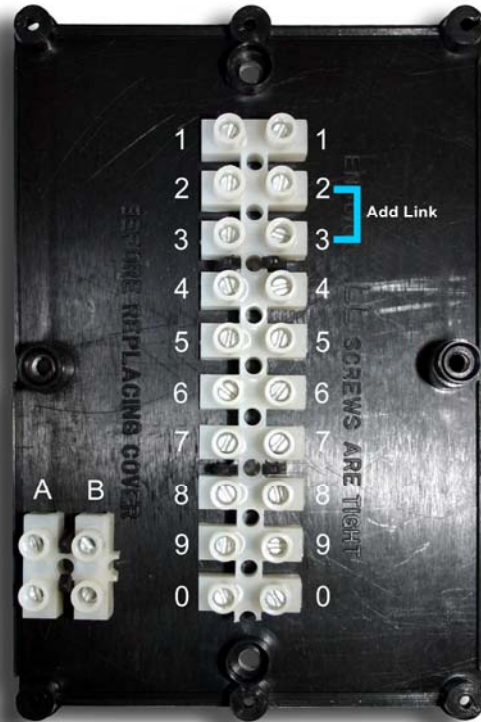

## S Plan System (2 x 2 Port Valves)

Junction Box 12JB	1	2/3	4	5	6	7	8	9	0	A	B	
Programmer QE2/QM2		N	L		4		3					
Boiler/Pump	Earth	N		L								
Pipe Cylinder Stat							Com	Call		Sat (not used)		
Room stat		N			L	S/L						
Valve Heating	Green / Yellow	Blue	Grey	Orange		Brown Heating			Brown Hot Water			
Valve Hot Water												
Fused Spur (3A)	Earth	Neutral	Live	<b>Important!!</b> There must be no other mains supply connected.								This terminal is not used in this application

## S Plan System + Extra Zone (3 x 2 Port Valves)

Junction Box 12JB	1	2/3	4	5	6	7	8	9	0	A	B	
Programmer QE2/QM2		N	L		4		3					
Boiler/Pump	Earth	N		L								
Pipe Cylinder Stat							Com	Call		Sat (not used)		
Room stat		N			L	S/L						
Zone Stat		N			L				S/L			
Valve Heating	Green / Yellow	Blue	Grey	Orange		Brown Heating			Brown Hot Water	Brown Zone 2		
Valve Hot Water												
Fused Spur (3A)	Earth	Neutral	Live	<b>Important!!</b> There must be no other mains supply connected.								This terminal is not used in this application

## Y Plan System (1 x 3 Port Mid-Position Valve)

Junction Box 12JB	1	2/3	4	5	6	7	8	9	0	A	B	
Programmer QE2/QM2		N	L		4		3	1				
Pipe Cylinder Stat					Call		Com	Sat				
Room stat		N			L	S/L						
VAL322MP	Green / Yellow	Blue		Orange		White		Grey				
Fused Spur (3A)	Earth	Neutral	Live	<b>Important!!</b> There must be no other mains supply connected.								These terminals are not used in this application